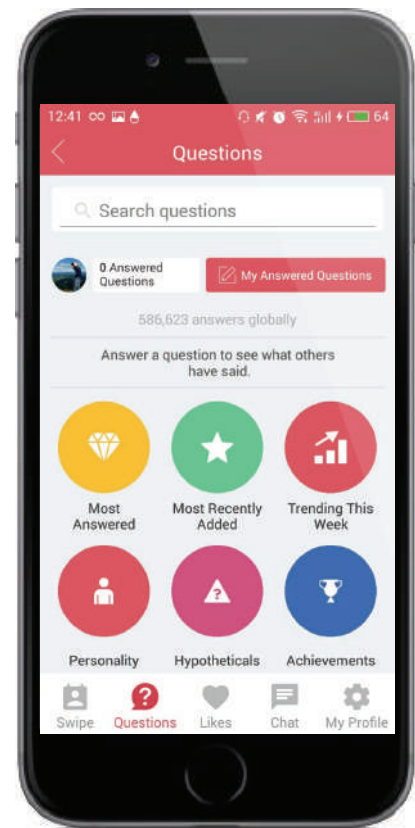

Dating App

OVERVIEW

Dating Application is the Next Big Mobile Dating app which is targeted to be a tool for long-term relationship establishment. The initial app version has already gained 4.5-star rating on Play Store. Comparing to other dating apps, this application has more tools for personality traits identification and built-in clever matching system. The entirely new way to find new matches - is a question explorer. The questions can be chosen individually by user. The answer may also be filtered by quality, interest, dater criteria, etc.

FEATURES

- Clever Matching Algorithm
- Swipe-to-like Match Search
- Question Explorer
- Personality Traits
- Chat
- Personal Profile
- Connections

TOOLS AND TECHNOLOGIES

IOS

Swift

ANDROID